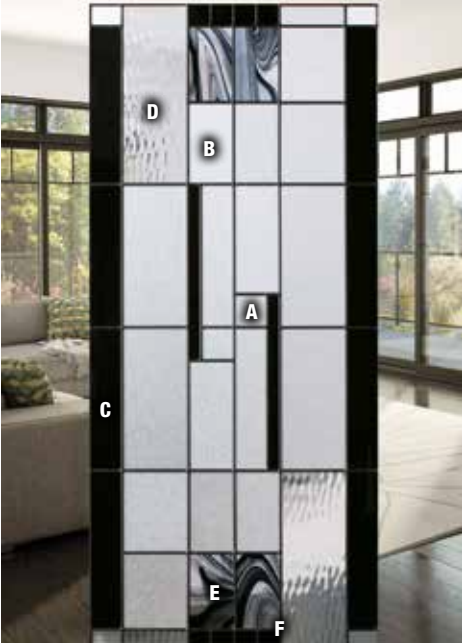

KALLIMA

Privacy scale

STAINED GLASS

- A. Chord glass
- B. Pin head glass
- C. Black glass
- D. Sydney glass
- E. Black baroque glass
- F. Welded patina caming

© 2009 Novatech

Custom glass available (size, glass/caming changes). P. 88-89