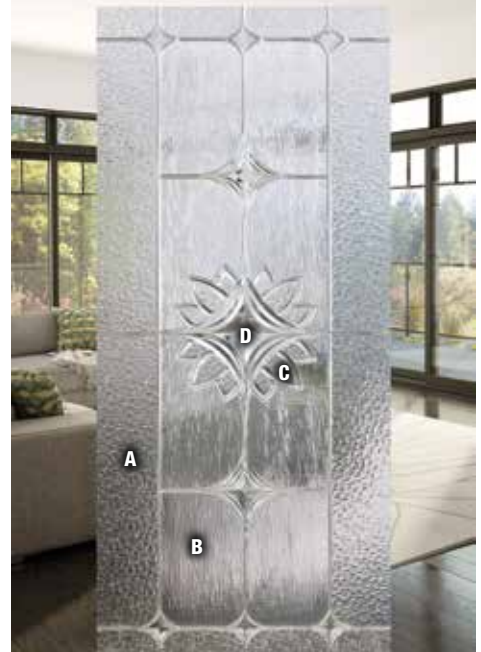

Suggested custom glass: clear or chord glass.
P. 88-89

Frames	NOVAPVC	Stainable
01. 22" x 36"	23-313-050-	*001 002
02. 8" x 36"	23-313-010-	*001 002
03. 22" x 48"	23-313-057-	*001 003
04. 8" x 48"	23-313-017-	*001 003

Other frame options also available.

Privacy scale 6