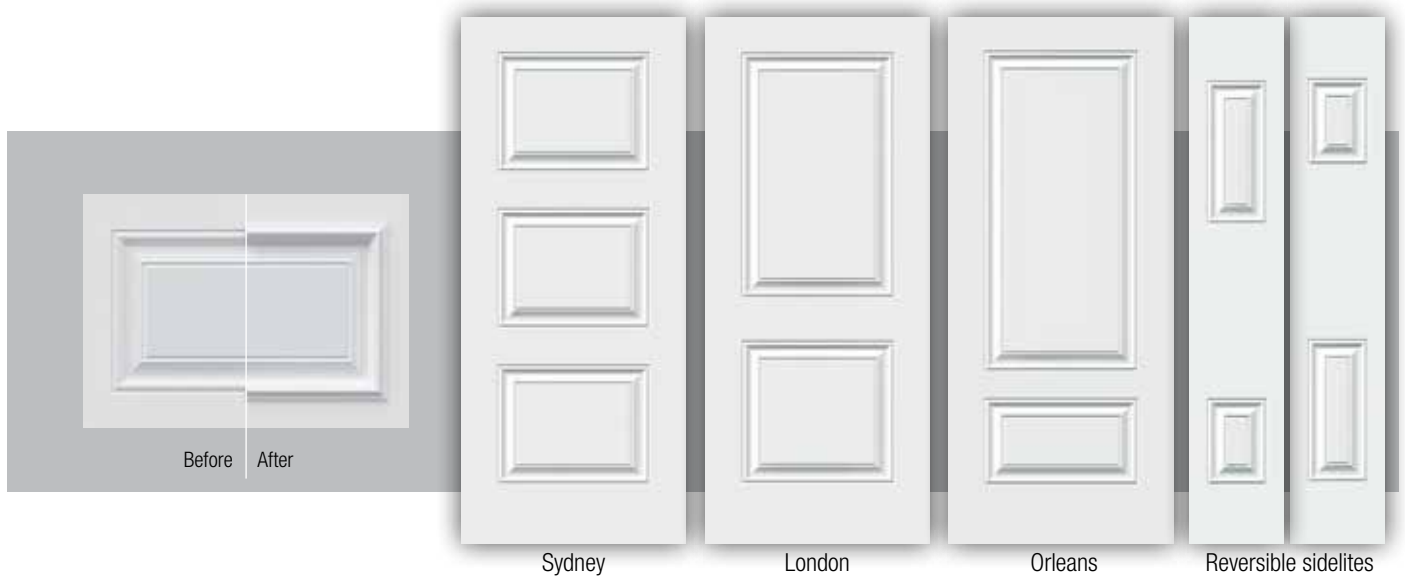

# PRESTIGE MOULDINGS

APPLIQUÉ FOR PRESTIGE COLLECTION STEEL DOORS

Enhance the look of your door

- Adapts to your needs: exterior and/or interior installation
- Energy efficiency maintained: No cutout required on the door
- Aluminum frame is easy to paint
- Rapid installation: lines up with the embossment on the Prestige Collection steel door