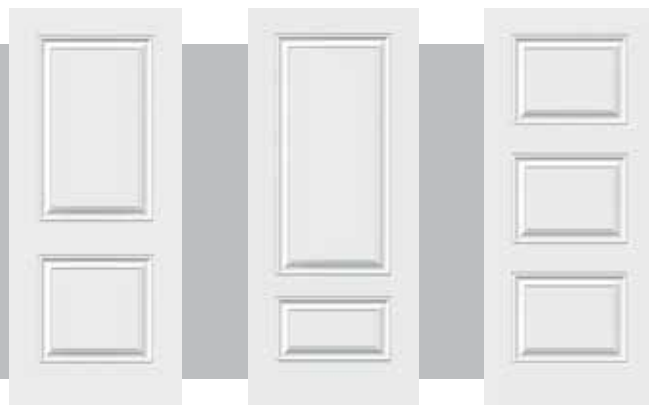

ECLECTIC

Prestige moulding p. 91

Prestige Steel Door Collection p. 92