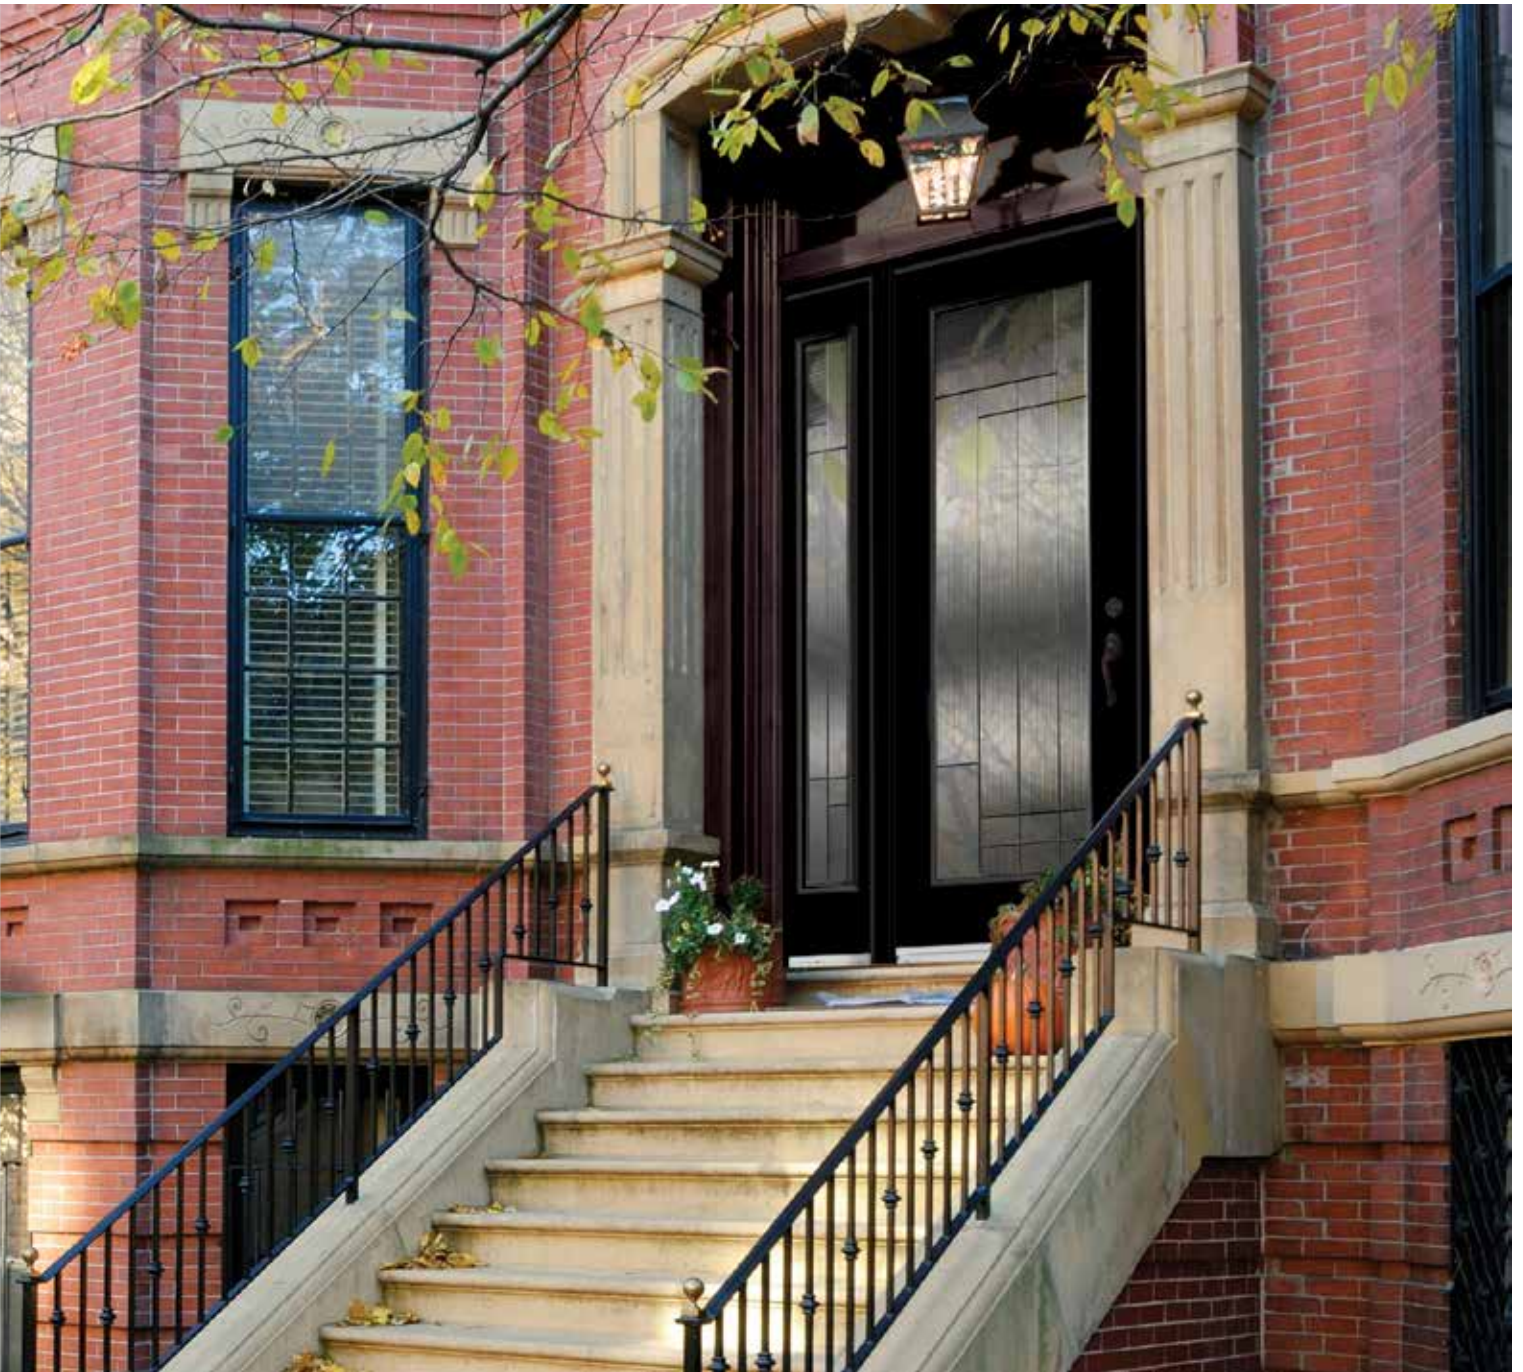

COSMOPOLITAIN

Also available