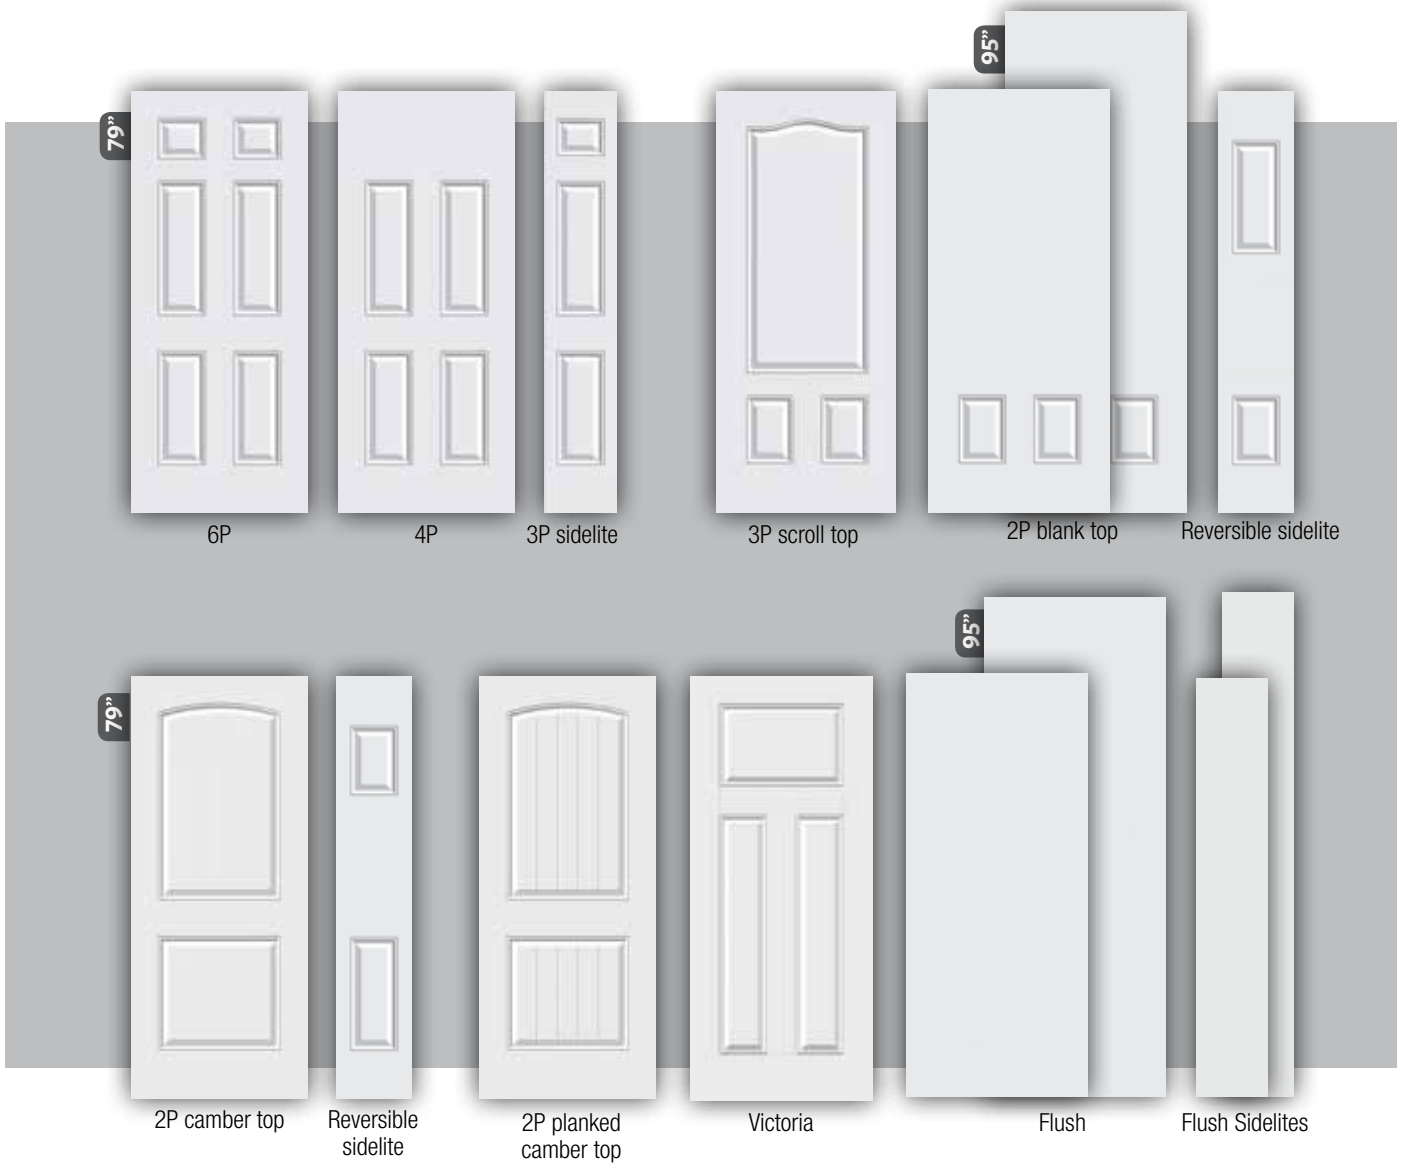

DURABLE, ENVIRONMENTALLY FRIENDLY
AND AVAILABLE IN CUSTOM SIZES

CLASSIC COLLECTION

Timeless charm and tradition. Authenticity characterizes the style of the Classic Collection. These models will subtly beautify the entrance to your home.

Decorative shelf for Victoria steel door

Made in aluminum
To be installed with screws

25-274-295-001*

Custom sizes available.

5 YEAR WARRANTY	10 YEAR WARRANTY
N300	N600, N700 & N900