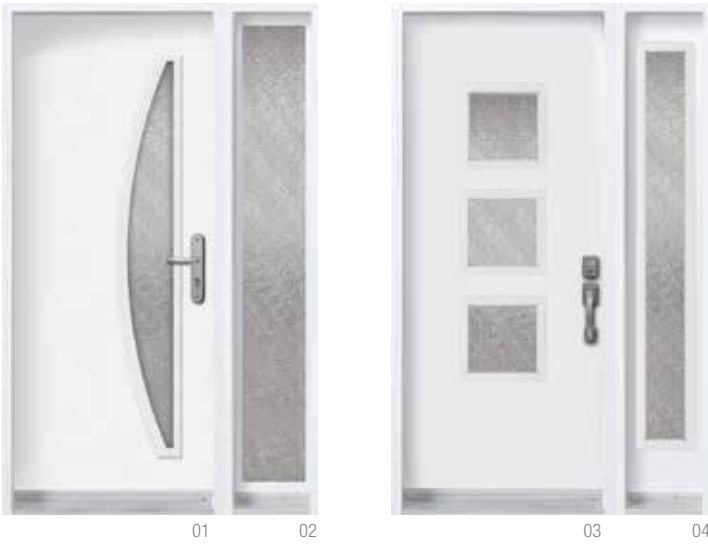

TEXTURED GLASS

A. Diamond glass

Custom glass available.
P. 88-89

Also available

Frame	Contemporary
01. 8 3/4" x 65" Extended arch	08-079-291- *002
02. 13 7/8" x 79" Tip to tip	08-079-211- *014
03. 12" x 12"	08-079-216- *002
04. 7" x 64"	08-079-005- *112