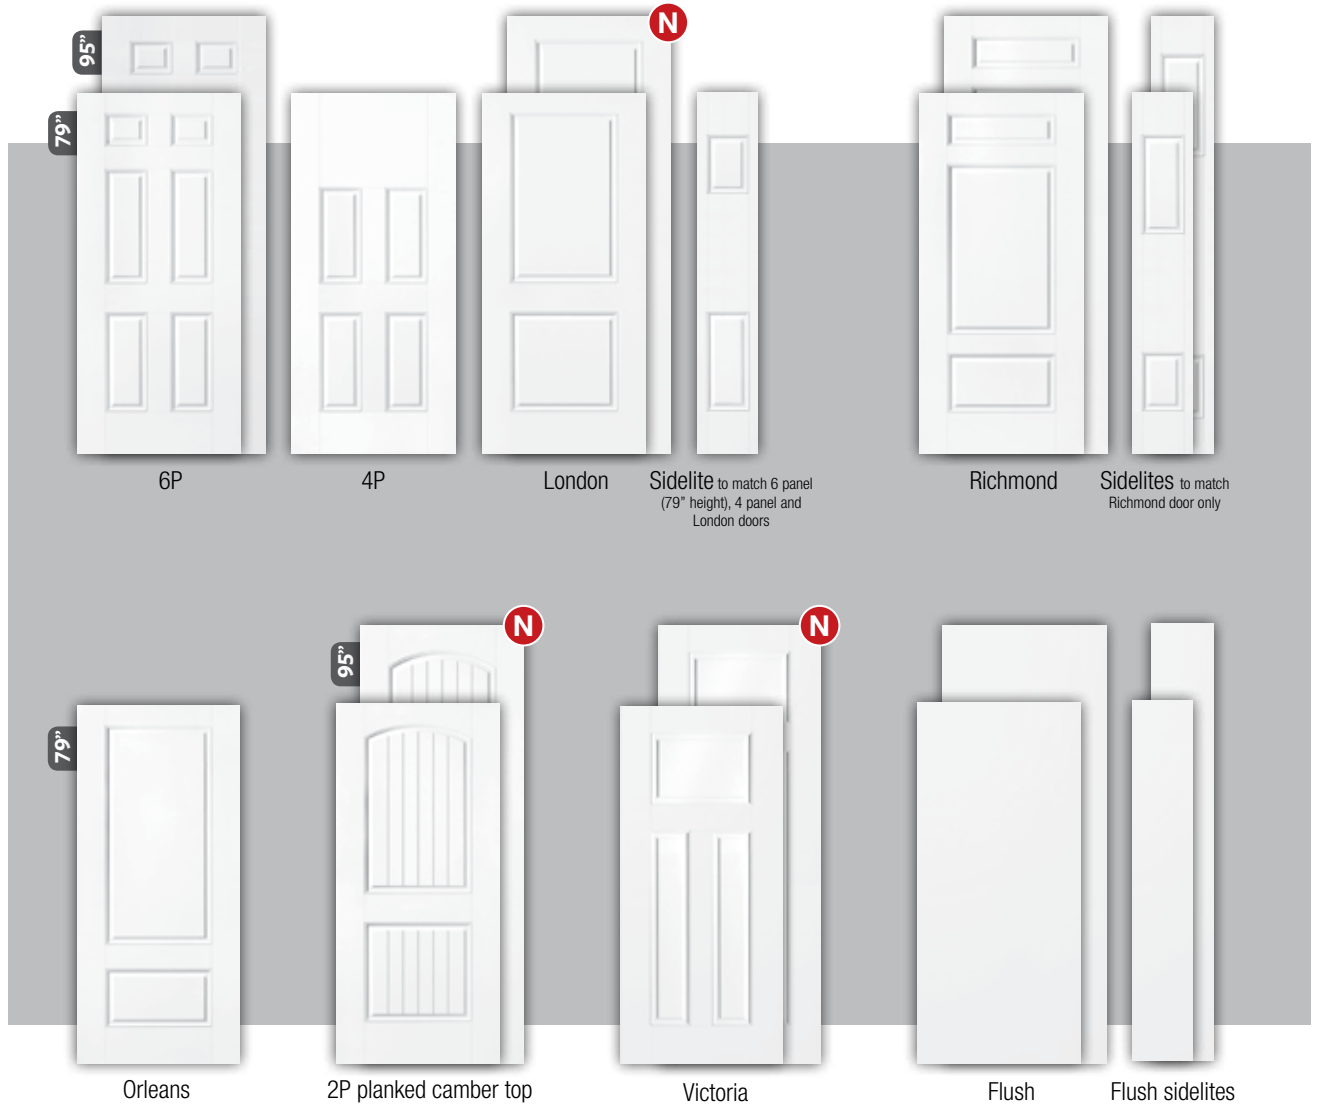

SMOOTH FINISH

Decorative shelf for smooth finish fibreglass Victoria door

Made of polyurethane  
To be installed with glue

25-274-295-004\*

Timeless, the lines of this collection reveal your desire for elegance. These doors are resistant to wear and tear and give your home personality.