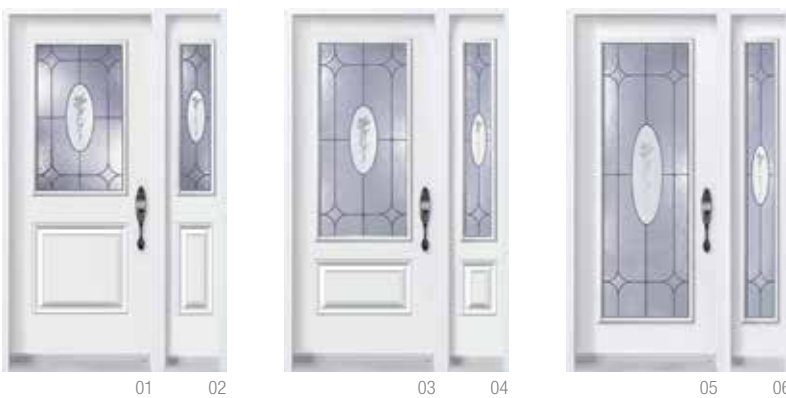

BEEETHOVEN

Suggested custom glass: clear, sandblasted or glue chip. P. 88-89

Frames	NOVAPVC	Stainable
01. 22" x 36"	07-008-050- *007	019
02. 8" x 36"	07-008-010- *005	014
03. 22" x 48"	07-008-057- *002	013
04. 8" x 48"	07-008-017- *002	008
05. 22" x 64"	07-008-060- *007	013
06. 7" x 64"	07-008-005- *006	011

Other frame options also available.