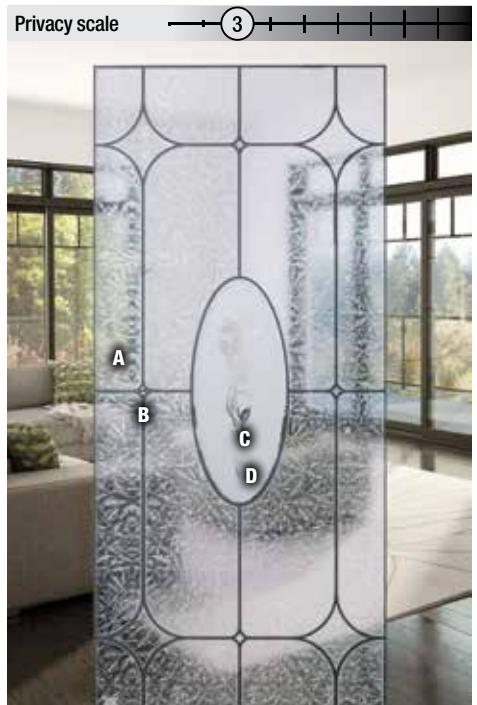

STUDIO COLLECTION (silkscreen)

- A. Glue chip effect
- B. Grey leadlines
- C. Clear glass
- D. Sandblasted finish