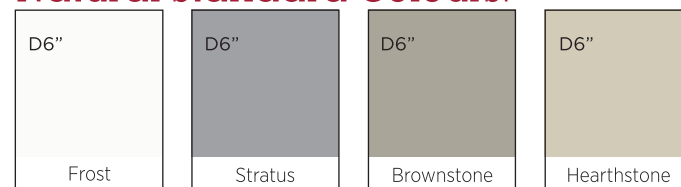

Performance Features:

-  **INSULATED**
-  **COLOUR MATCHED ALUMINUM & ACCESSORIES**
-  **PREMIUM .055" THICKNESS (Premium Colours)**
-  **PREMIUM .050" THICKNESS (Standard Colours)**
-  **HURRICANE FORCE WIND SPEED RATED**
-  **CONTOURED LOCK SYSTEM**
-  **LOW GLOSS COLOUR-RICH FINISH**
-  **LIFETIME COLOUR FADE PROTECTION**
-  **LIMITED LIFETIME WARRANTY**

Soft texture woodgrain shown in Richmond Red

Bold Premium Colours:

Natural Standard Colours:

D6" = Double 6" Horizontal

Double 6" Horizontal

Shown in Annapolis Blue

- Length/Pc :**
12'6" 3.81m
- Width/Pc:**
12" 30.4cm
- Panels/Ctn:**
8
- Coverage/Ctn:**
100 sq. ft. 9.29 m²
- Nom. Thickness:**
Standard Colours
.050" 1.27 mm
Premium Colours
.055" 1.39 mm