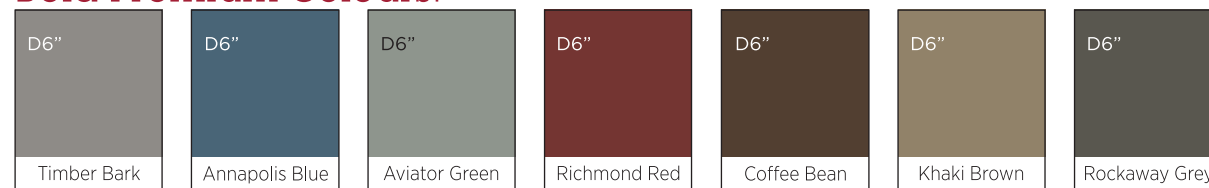

Performance Features:

-  **INSULATED**
-  **COLOUR MATCHED ALUMINUM & ACCESSORIES**
-  **PREMIUM .055" THICKNESS (Premium Colours)**
-  **PREMIUM .050" THICKNESS (Standard Colours)**
-  **HURRICANE FORCE WIND SPEED RATED**
-  **CONTOURED LOCK SYSTEM**
-  **LOW GLOSS COLOUR-RICH FINISH**
-  **LIFETIME COLOUR FADE PROTECTION**
-  **LIMITED LIFETIME WARRANTY**

Soft texture woodgrain shown in Richmond Red

Bold Premium Colours:

Natural Standard Colours:

D6" = Double 6" Horizontal

Double 6" Horizontal

Shown in Annapolis Blue

- Length/Pc :**
12'6" 3.81m
- Width/Pc:**
12" 30.4cm
- Panels/Ctn:**
8
- Coverage/Ctn:**
100 sq. ft. 9.29 m²
- Nom. Thickness:**
Standard Colours
.050" 1.27 mm
Premium Colours
.055" 1.39 mm